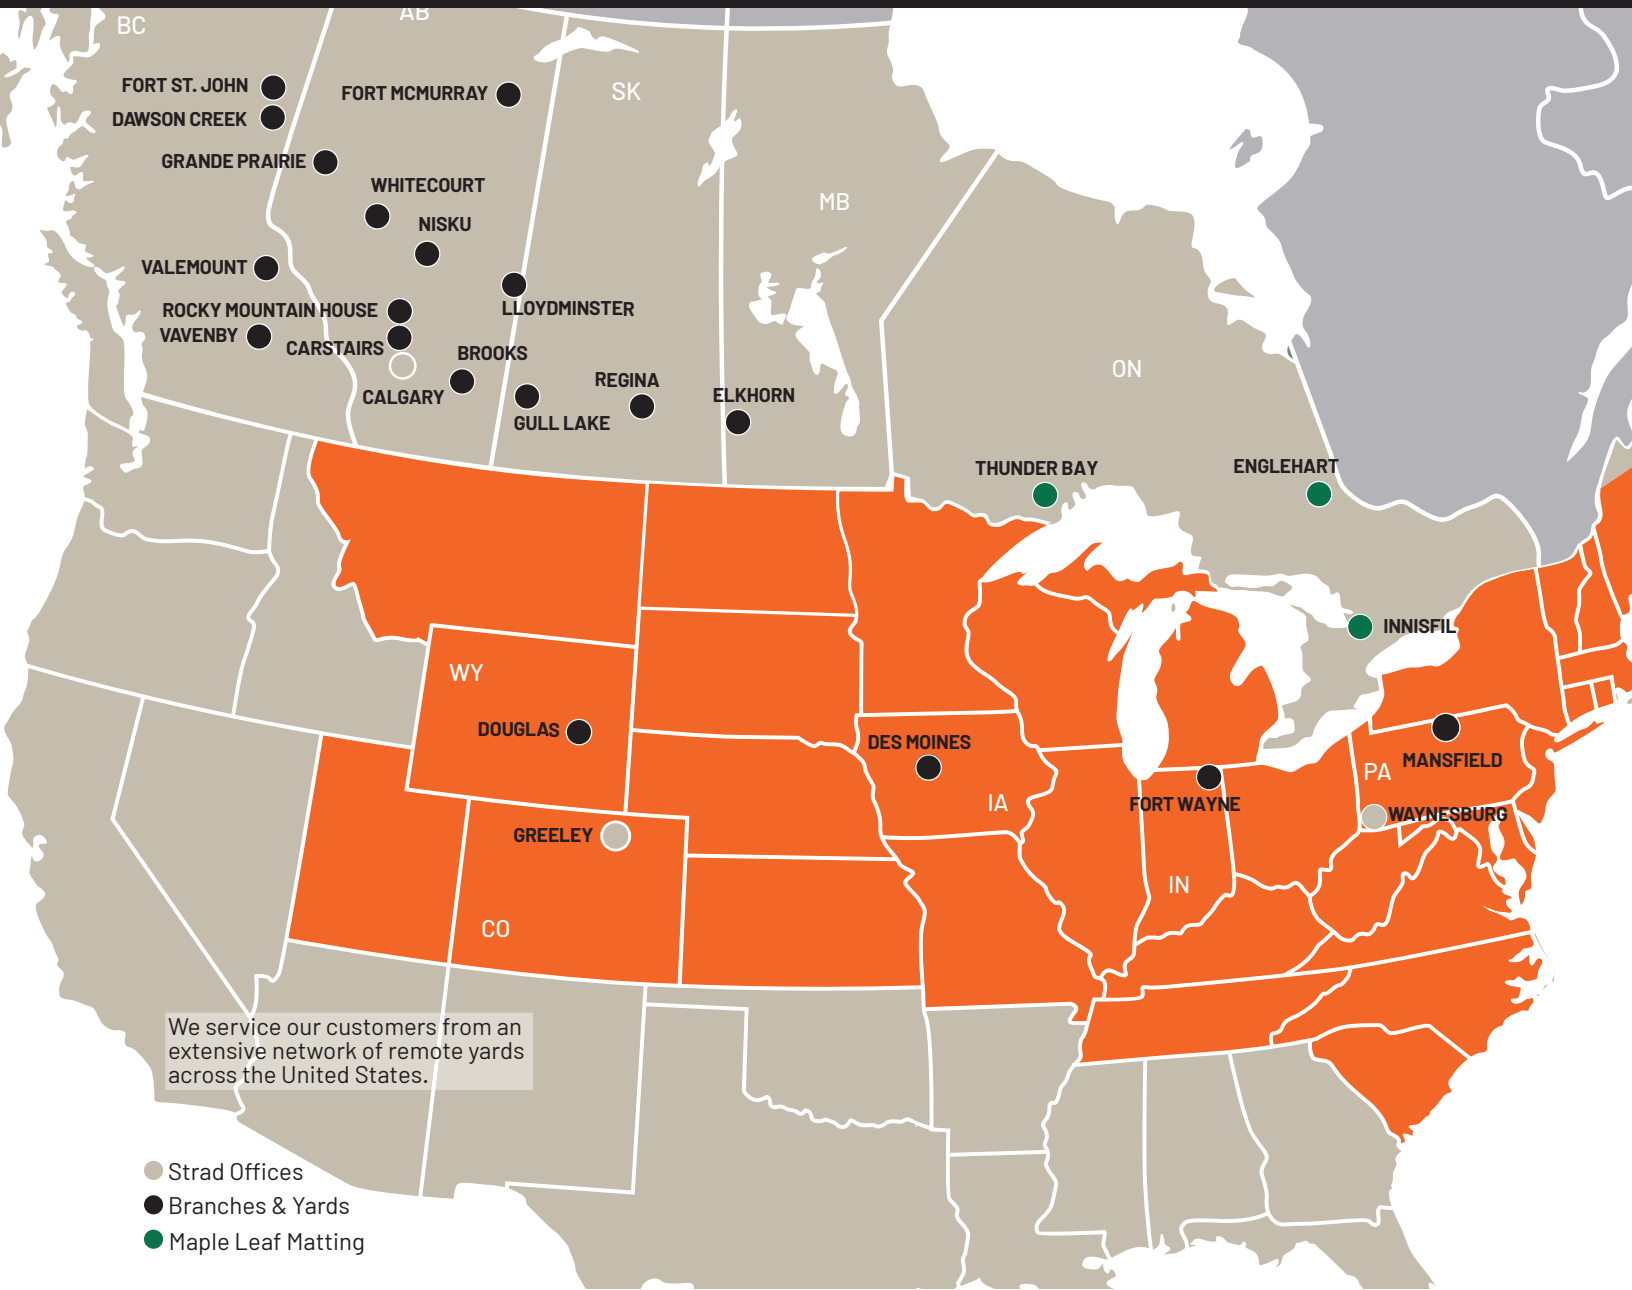

- **Tank Farms**
- **400 BBL Upright Tanks**
- **Agitator Tanks**

Pumps & Vacs

Solids Control & Waste Management

Slurry Cells

And more...

Industry leading quality and capacity.

For full product list visit - STRADINC.COM